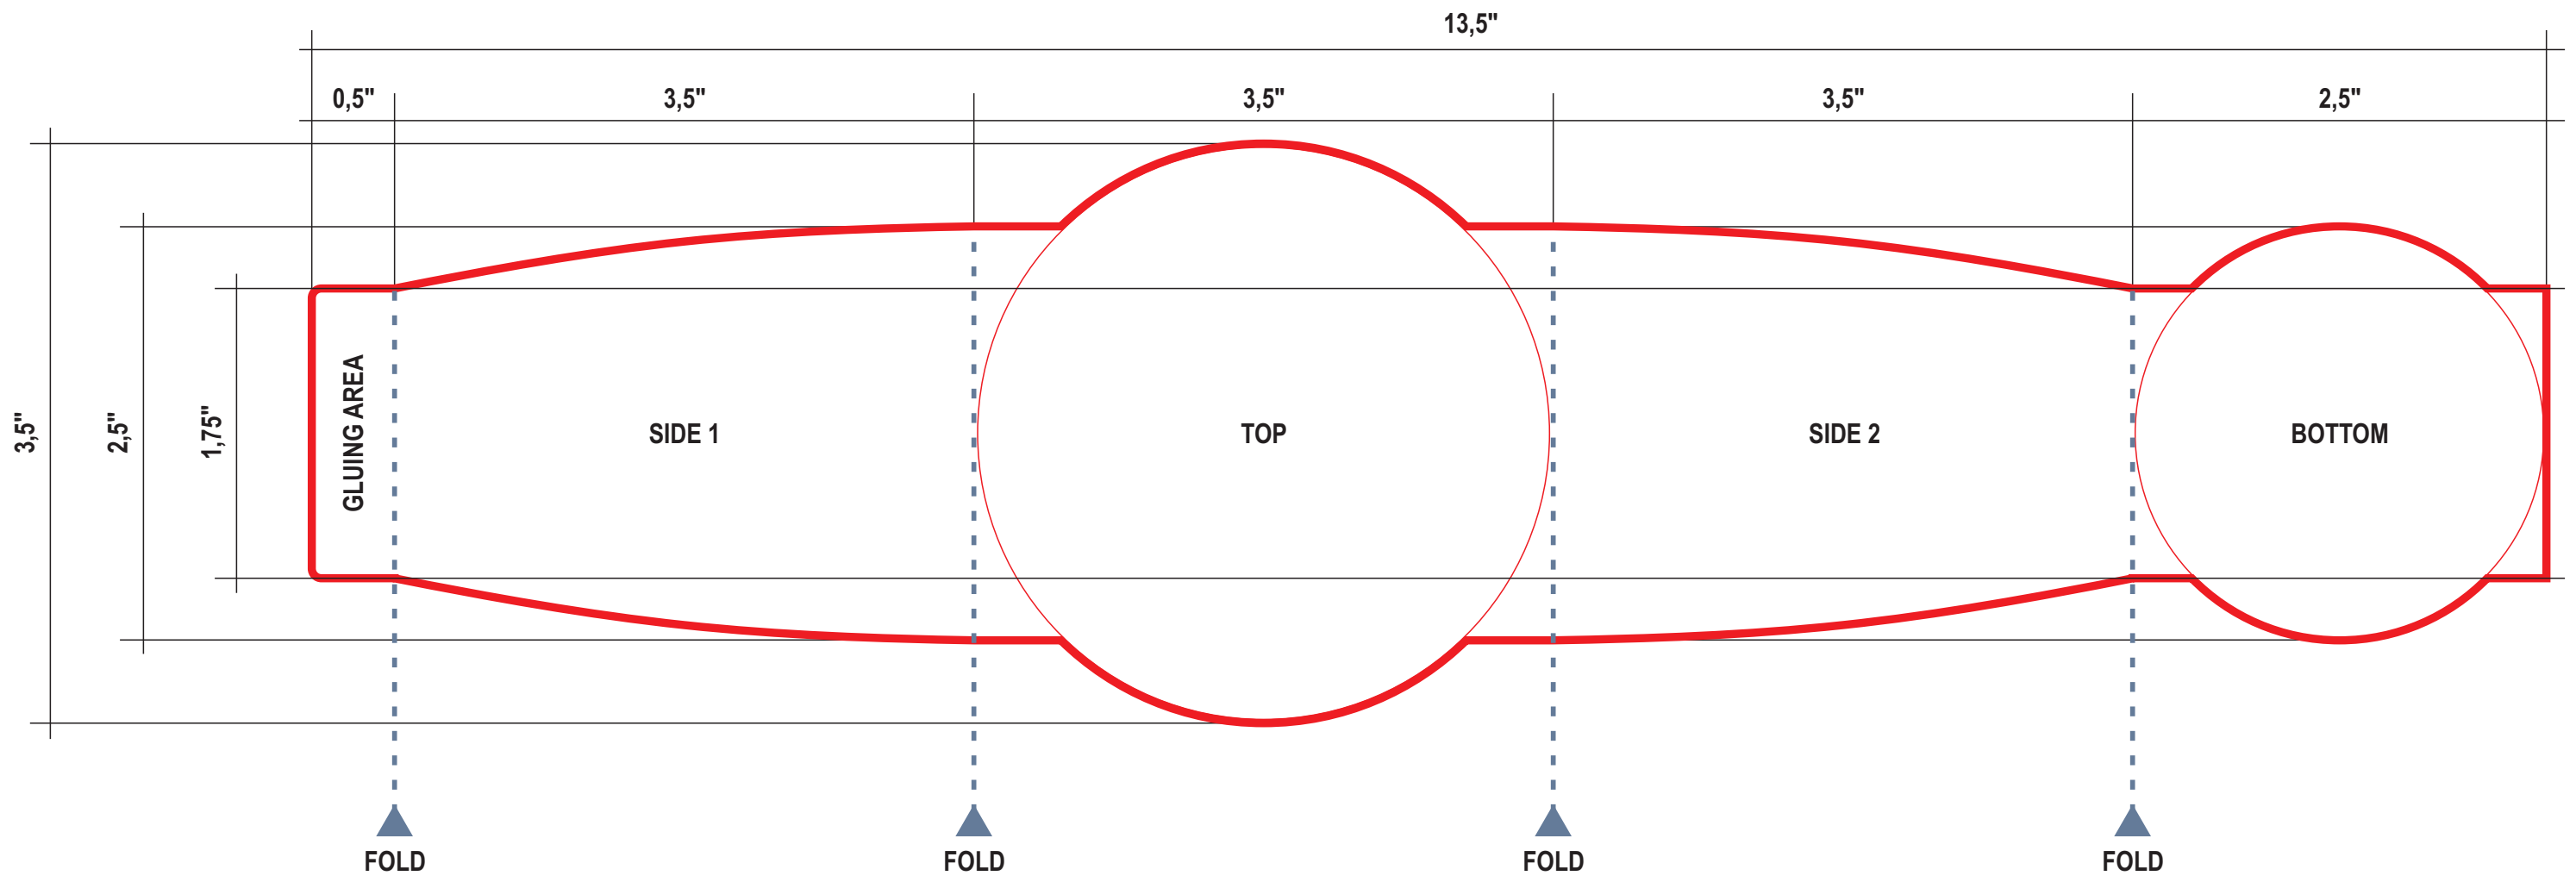

airpurTM
MD

PACKAGING PROJECT

OVERLAP

DIE CUT

MEASURES

COLOUR SCHEME

Base
Grey

PANTONE Cool Gray 9 C
CMYK 0/0/0/60