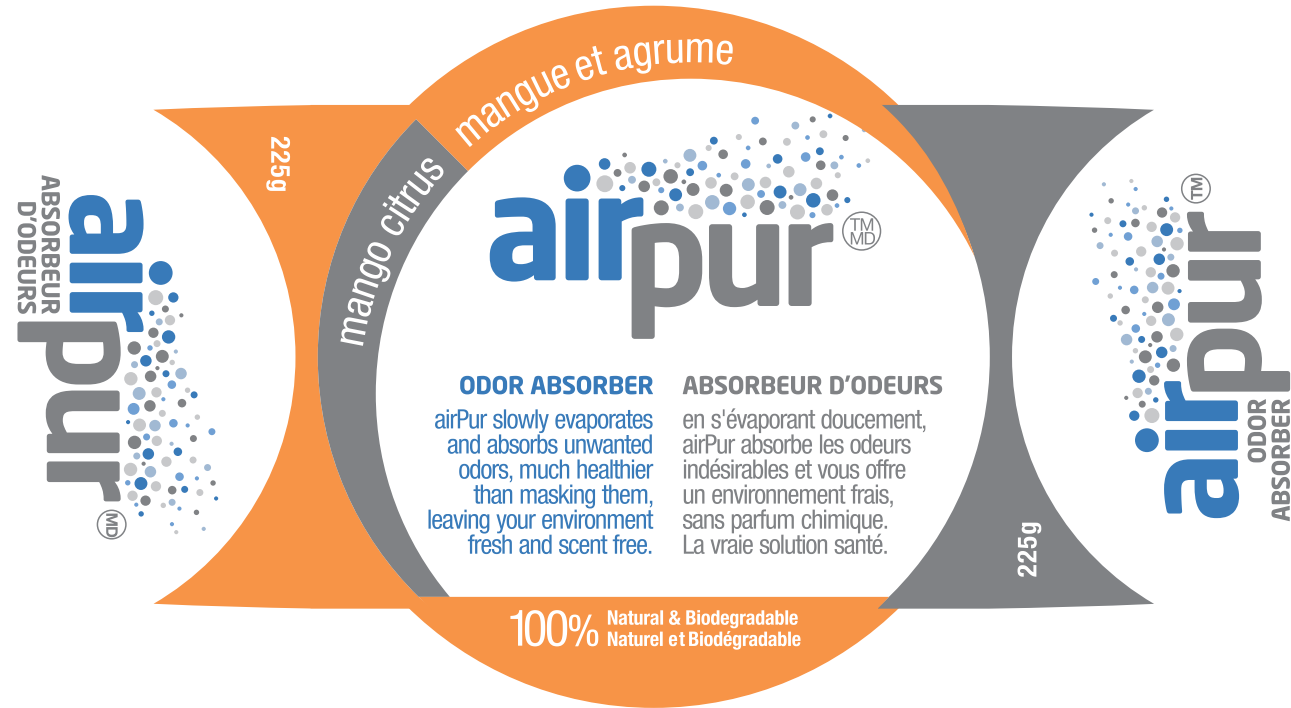

MANGO CITRUS