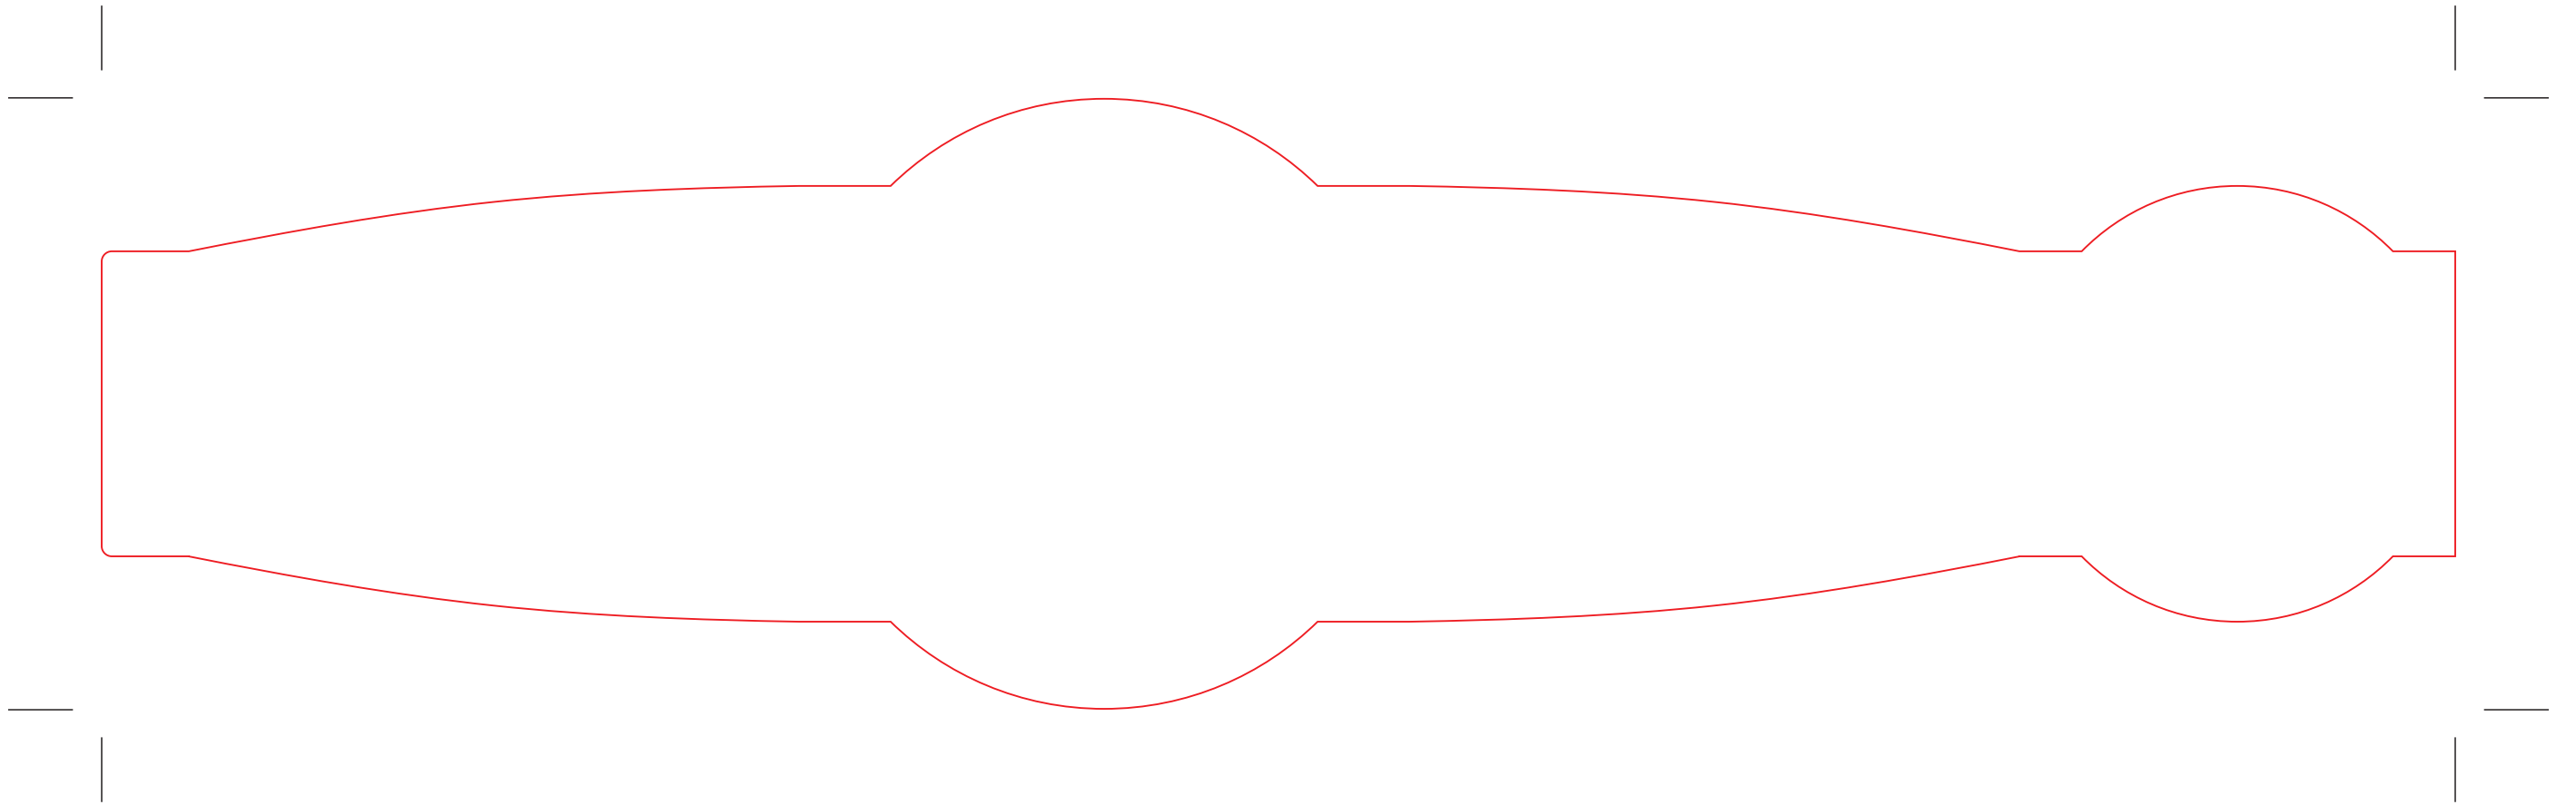

airpurTM
MD

PACKAGING PROJECT

OVERLAP

DIE CUT

MEASURES

COLOUR SCHEME

Base
Grey

PANTONE Cool Gray 9 C
CMYK 0/0/0/60